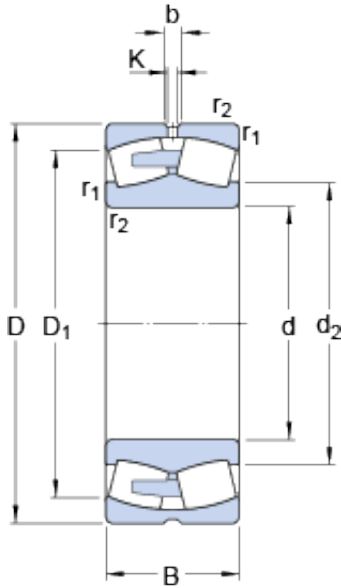

NTN Bearing de Mexico, S.A.

530 mm x 780 mm x 185 mm SKF 230/530 CA/W33 spherical roller bearings

Bearing No. 230/530 CA/W33

230/530 CA/W33 Bearing 2D drawings and 3D CAD models

Size	780x530x185 mm
Bore Diameter	780 mm
Outer Diameter	530 mm
Width	185 mm
d	530 mm
D	780 mm
B	185 mm
d ₂	613 mm
D ₁	710 mm
b	22.3 mm
K	12 mm
r _{1,2} - min.	6 mm
d _a - min.	553 mm
D _a - max.	757 mm
r _a - max.	5 mm
Basic dynamic load rating - C	5267 kN
Basic static load rating - C ₀	9300 kN
Fatigue load limit - P _u	610 kN
Reference speed	450 r/min
Limiting speed	800 r/min
Calculation factor - e	0.22
Calculation factor - Y ₁	3
Calculation factor - Y ₂	4.6
Calculation factor - Y ₀	2.8

NTN Bearing de Mexico, S.A.

Category	Roller Bearings
Inventory	0.0
Manufacturer Name	SKF
Minimum Buy Quantity	N/A
Weight / Kilogram	0
EAN	7316571430669
Product Group	B04311
d_2	613 mm
D_1	710 mm
$r_{1,2}$ min.	6 mm
d_a min.	553 mm
D_a max.	757 mm
r_a max.	5 mm
Basic dynamic load rating C	5267 kN
Basic static load rating C_0	9300 kN
Fatigue load limit P_u	610 kN
Calculation factor e	0.22
Calculation factor Y_1	3
Calculation factor Y_2	4.6
Calculation factor Y_0	2.8
Mass bearing	310 kg