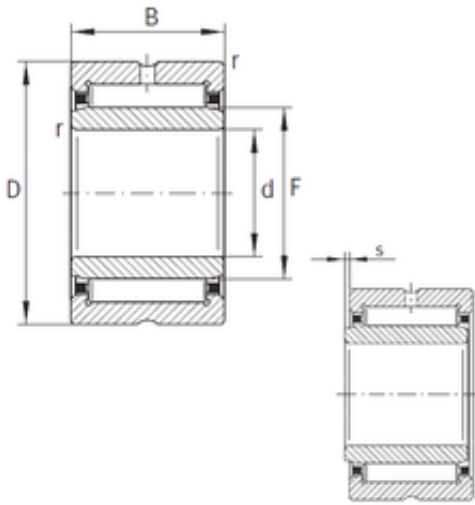

## NTN Bearing de Mexico, S.A.

50 mm x 72 mm x 22 mm INA NA4910-XL  
needle roller bearings

Bearing No. NA4910-XL

Size	50x72x22 mm
Bore Diameter	50 mm
Outer Diameter	72 mm
Width	22 mm
d	50 mm
Fw	58 mm
D	72 mm
B	22 mm
C	22 mm
r min.	0,6 mm
S	1 mm
Weight	0,274 Kg
Basic dynamic load rating (C)	53 kN
Basic static load rating (C0)	80 kN
Fatigue load limit (Pu)	13,8
Reference speed	5 000 r/min

NA4910-XL Bearing 2D drawings and 3D CAD models