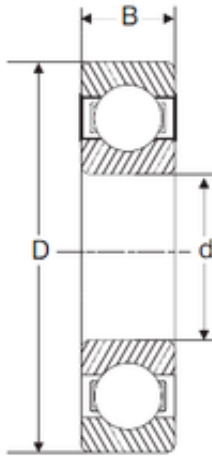

NTN Bearing de Mexico, S.A.

30 mm x 72 mm x 19 mm SIGMA 6306 deep groove ball bearings

Bearing No. 6306

Size	30x72x19 mm
Bore Diameter	30 mm
Outer Diameter	72 mm
Width	19 mm
d	30 mm
D	72 mm
B	19 mm
C	19 mm

6306 Bearing 2D drawings and 3D CAD models