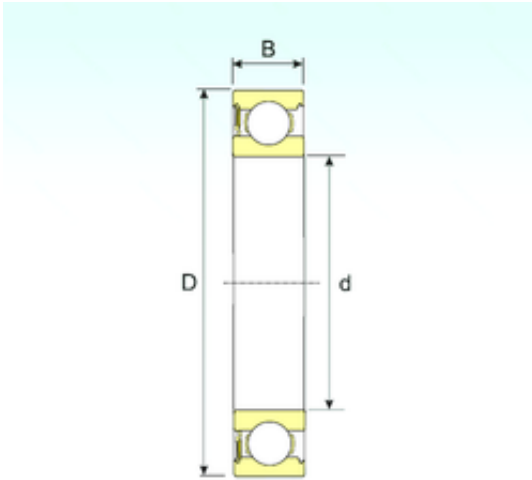

NTN Bearing de Mexico, S.A.

110 mm x 170 mm x 28 mm ISB 6022-RS deep groove ball bearings

Bearing No. 6022-RS

Size	110x170x28 mm
Bore Diameter	110 mm
Outer Diameter	170 mm
Width	28 mm
d	110 mm
D	170 mm
B	28 mm
C	28 mm
Weight	1,95 Kg
Basic dynamic load rating (C)	83,5 kN
Basic static load rating (C0)	72,1 kN

6022-RS Bearing 2D drawings and 3D CAD models