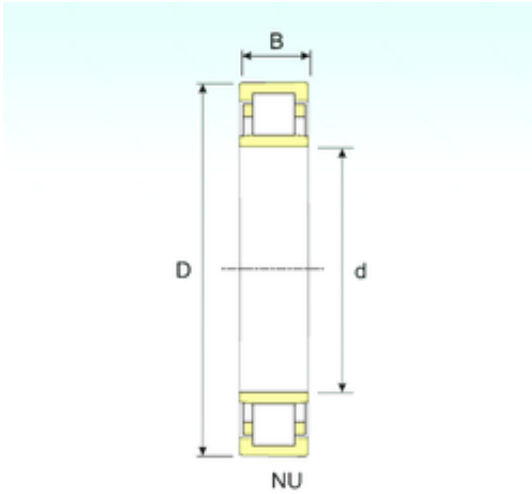

NTN Bearing de Mexico, S.A.

NU 1009 Bearing 2D drawings and 3D CAD models

45 mm x 75 mm x 16 mm ISB NU 1009
cylindrical roller bearings

Bearing No. NU 1009

Size	45x75x16 mm
Bore Diameter	45 mm
Outer Diameter	75 mm
Width	16 mm
d	45 mm
D	75 mm
B	16 mm
C	16 mm
Weight	0,26 Kg
Basic dynamic load rating (C)	44 kN
Basic static load rating (C0)	51 kN
(Grease) Lubrication Speed	8415 r/min