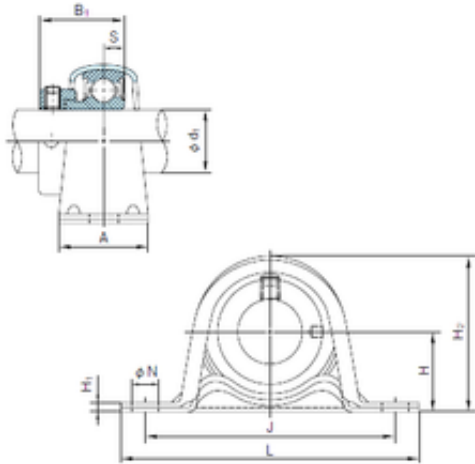

NTN Bearing de Mexico, S.A.

NACHI UCF308 bearing units

Bearing No. UCF308

Bore Diameter	40 mm
d1	40 mm
A0	56 mm
A	40 mm
A1	17 mm
B	52 mm
J	112 mm
L	150 mm
N	19 mm
S	19 mm
Bolt (G)	M16
A2	23 mm

UCF308 Bearing 2D drawings and 3D CAD models